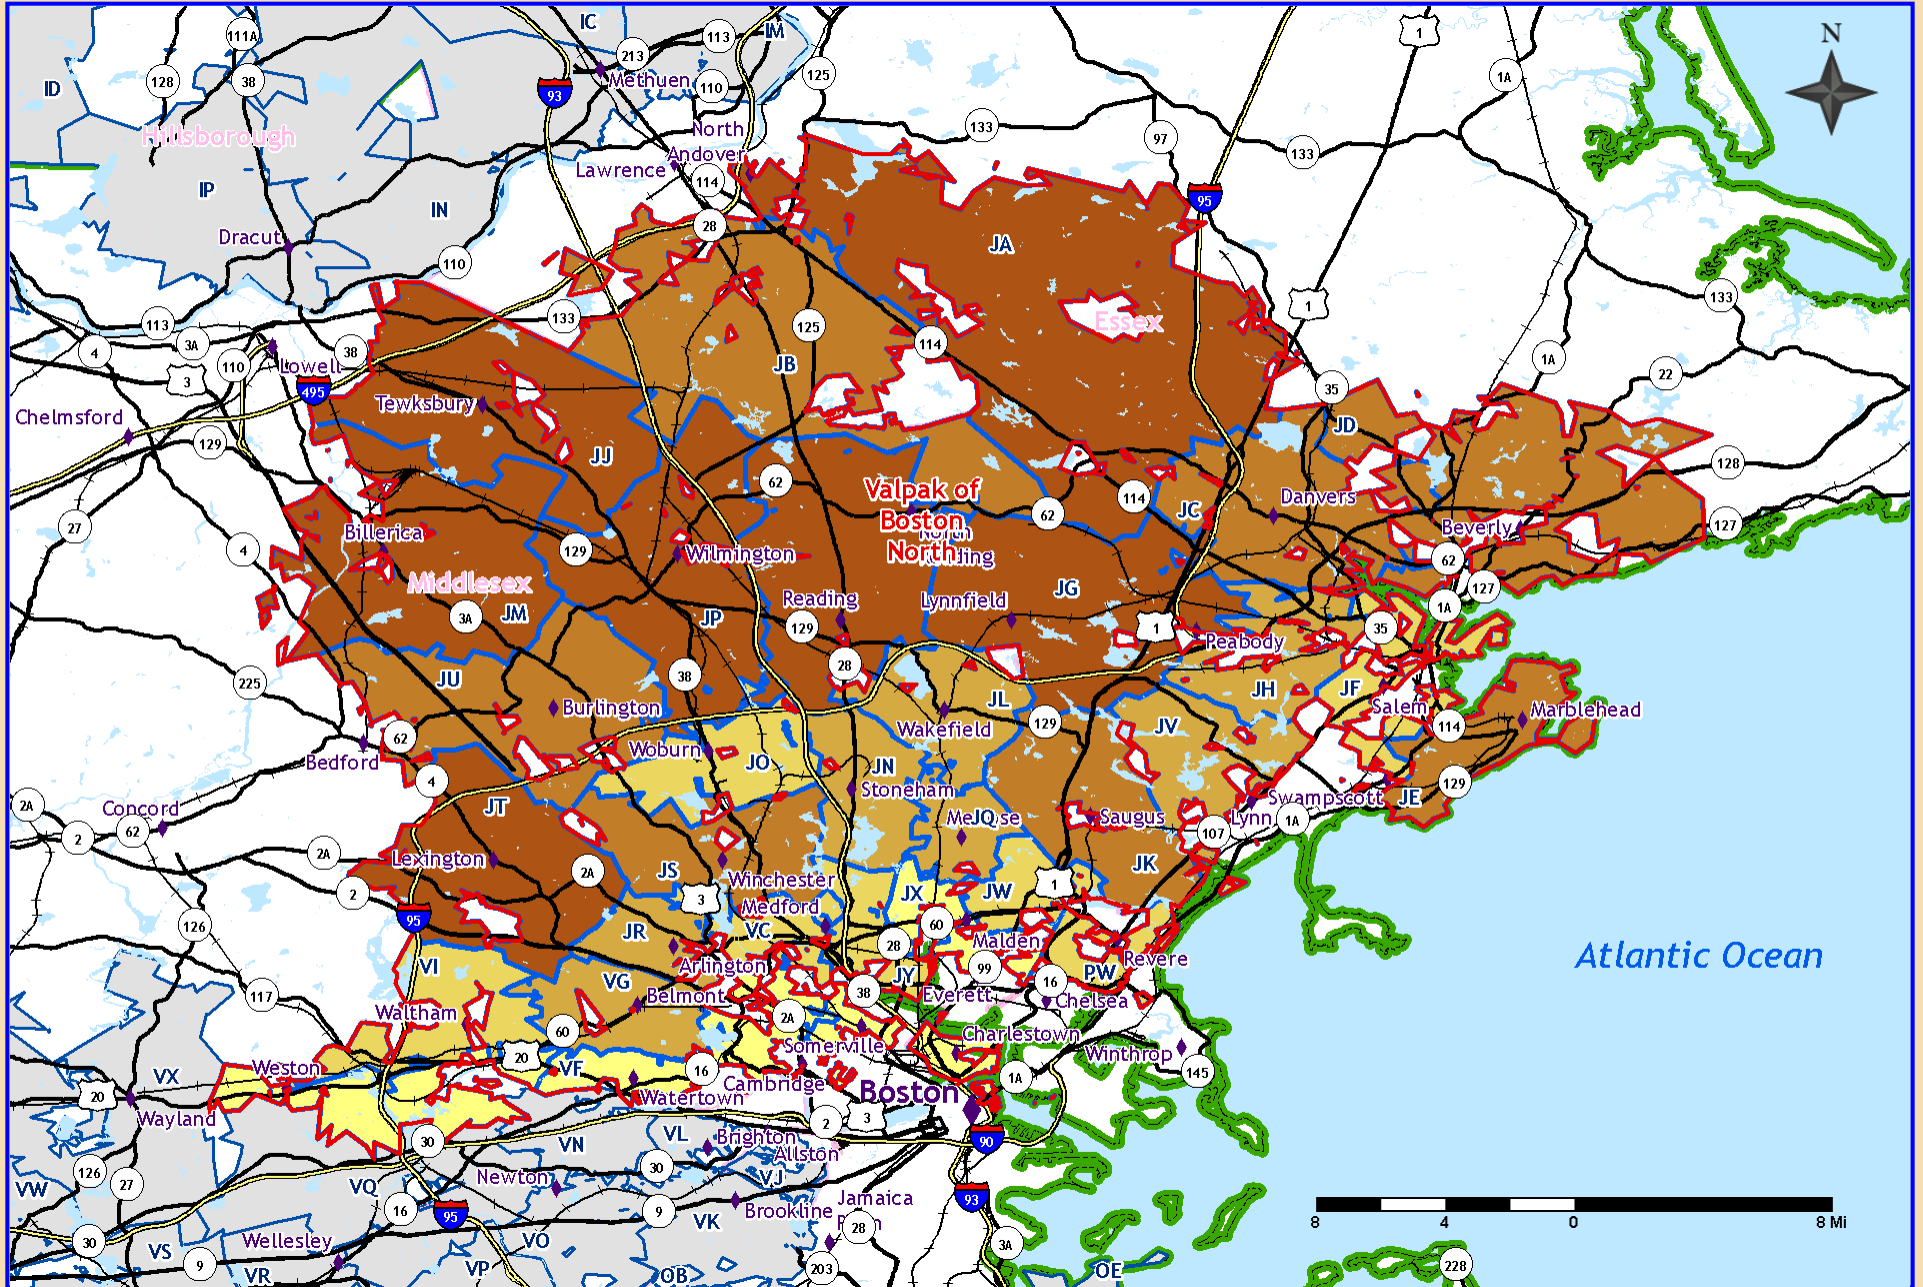

# (NewLoundon) Select Markets

NewLoundon\_20100817\_105005  
 Created by Gerry McGrath on 8/17/2010  
 Copyright 2010, Valpak, Inc.